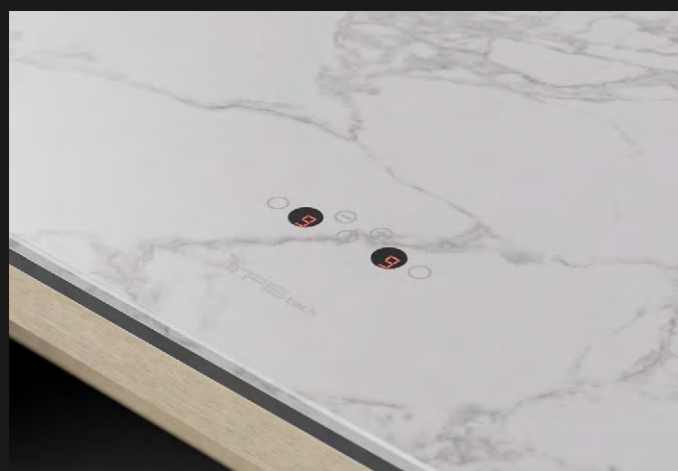

TORANO STATUARIO

[T2] [T3]

Introducing Torano Statuario, a porcellanic finish inspired by the Statuario marble, an igneous rock that originates from Italy. The light color and homogeneous greyish veinage with very fine and parallel lines of Statuario marble make it a highly valued and popular material in architecture and building design.

Torano Statuario offers the same natural beauty and mechanical properties as the original marble, but in a more durable and practical form. Its elegant white surface with delicate grey veining is perfect for creating a sophisticated and luxurious look in any space, whether it's a residential or commercial project.