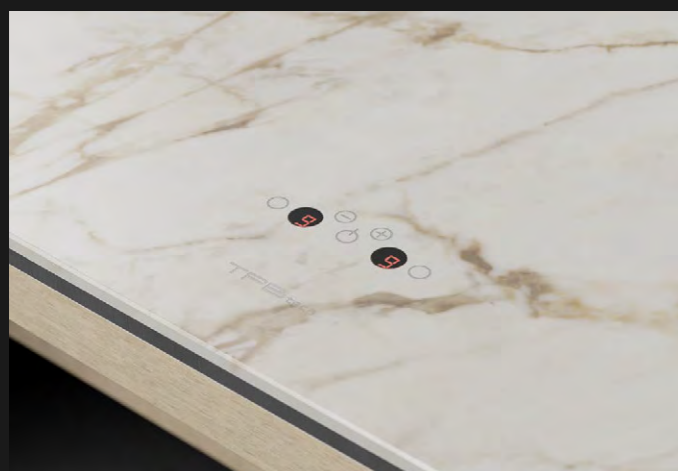

finish 001

CALACATTA GOLD

[T2] [T3]

Calacatta Gold is a stunning countertop finish that is inspired by the luxurious and timeless beauty of natural Calacatta marble. Its white base is elegantly adorned with subtle yet consistent gray veining that adds depth and character to any space. This finish is perfect for creating a classic and sophisticated look in kitchens and other areas where a touch of elegance is desired. The natural beauty of this finish combined with its durability and versatility make it a popular choice for both residential and commercial projects.