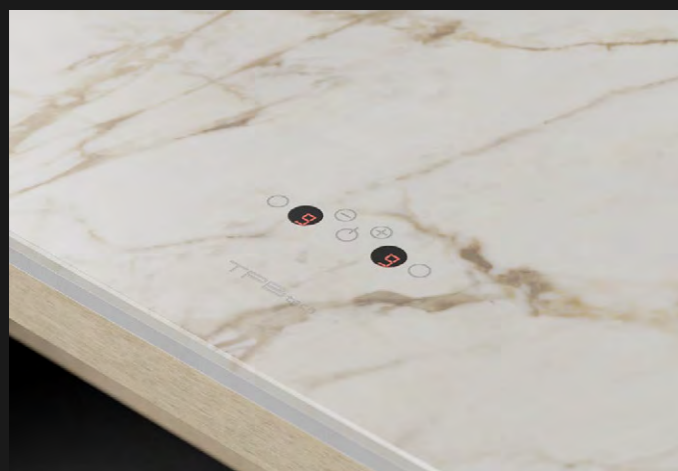

finish 001

CALACATTA GOLD

[T2] [T3]

Calacatta Gold is a stunning countertop finish that is inspired by the luxurious and timeless beauty of natural Calacatta marble. Its white base is elegantly adorned with subtle yet consistent gray veining that adds depth and character to any space. This finish is perfect for creating a classic and sophisticated look in kitchens and other areas where a touch of elegance is desired. The natural beauty of this finish combined with its durability and versatility make it a popular choice for both residential and commercial projects.