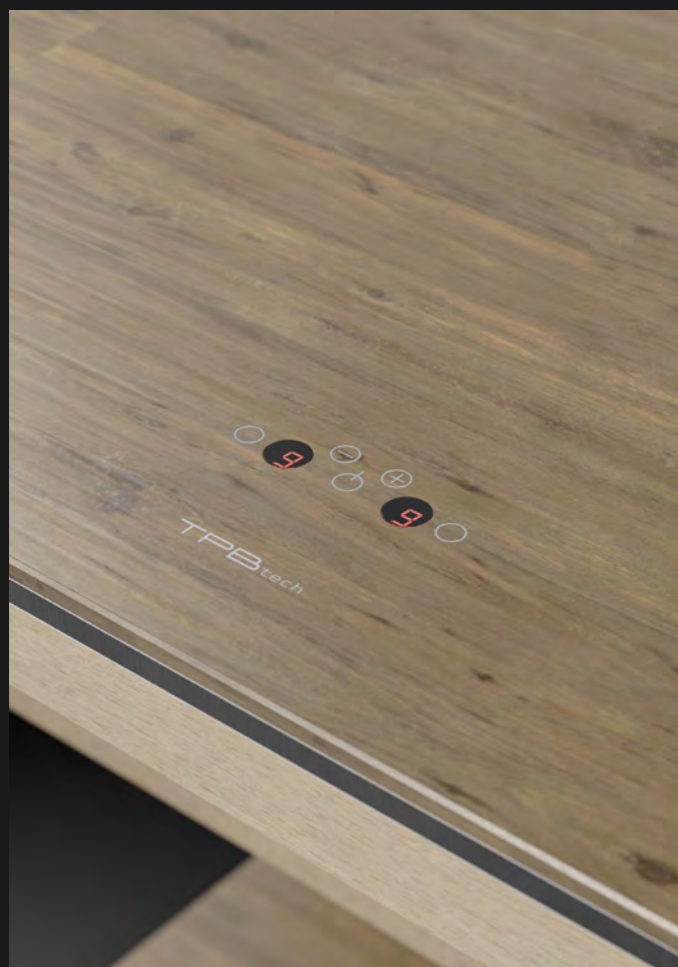

finish 007

BOREAL UMBER

[T1]

Introducing the Boreal Umber countertop finish, inspired by the beauty of the Boreal Forests that stretch across the northern hemisphere, from Alaska and Canada to Scandinavia and Russia. This unique finish recreates the texture of natural wood, while offering the strength and durability of the latest generation board. With its high-quality graphics, Boreal Umber is able to replicate the exact grains and textures of real wood, making it a highly sought-after material for contract projects.

If you're looking to add a warm and rustic touch to your space, Boreal Umber is the perfect choice. Its natural-looking finish will bring the beauty of the outdoors inside, while its practicality and versatility make it a great option for any project.