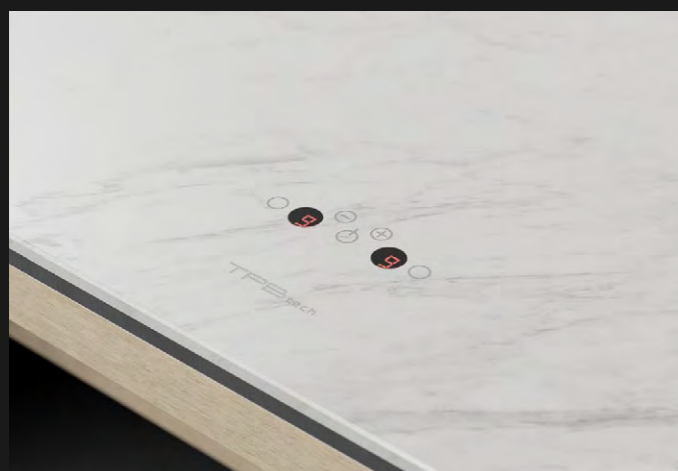

finish 002

PREMIUM WHITE NATURALE

[T2] [T3]

Premium White Naturale is a sophisticated and timeless countertop finish that offers a clean and bright look. The subtle yet constant dark gray streaks running throughout the white surface create a beautiful contrast and make it reminiscent of the finest calacatta marbles. This elegant finish is perfect for modern and traditional spaces alike, providing a refined touch to any interior design project. Its natural beauty and durability make it an excellent choice for high-end residential and commercial applications.